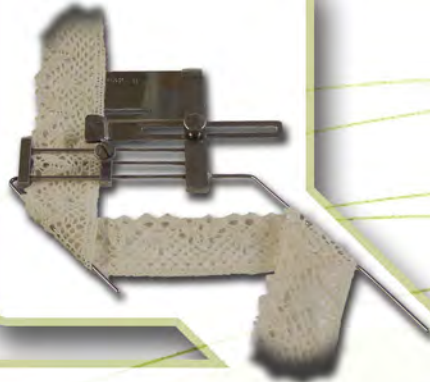

402
Spaghetti Attachment

832B
Adjustable Lace Runner

520 ADJ

*Adjustable
Right
Angle
Binder*

** Parts available
upon request*

524-700
Needle Feed Binder

**Parts available upon
request*

673
*Strap Handle
Folder*

655

Elastic Hemmer

*Tutu
Machine*

** Made specifically
to your sewing
needs*

629

*Downturn
Hemmer
on
Swing
Arm*

424-A-C
Right Angle Collar Binder