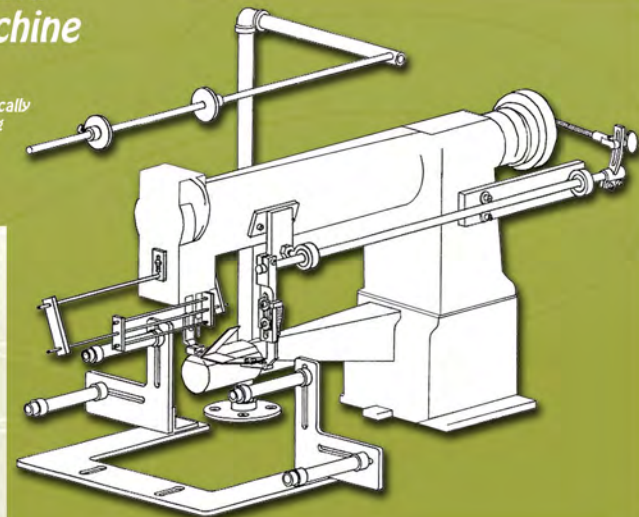

402
Spaghetti Attachment

832B
Adjustable Lace Runner

520 ADJ

*Adjustable
Right
Angle
Binder*

** Parts available
upon request*

524-700
Needle Feed Binder

**Parts available upon
request*

673
*Strap Handle
Folder*

655

Elastic Hemmer

*Tutu
Machine*

** Made specifically
to your sewing
needs*

629

*Downturn
Hemmer
on
Swing
Arm*

424-A-C
Right Angle Collar Binder