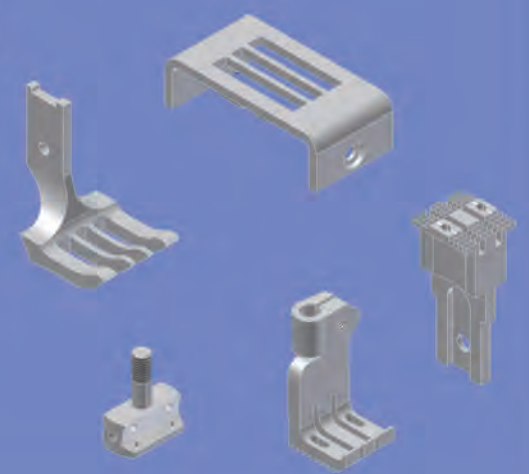

Consew 369/389 RB

Specify Needle Gauge

Feed Dog	14569
Throat Plate	14549
Needle Clamp	16239
Lifting Foot	10189
Vibrating Foot	10289

A
t
t
a
c
h
m
e
n
t