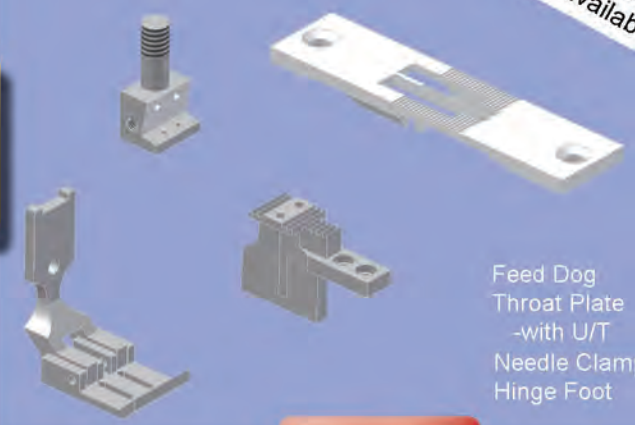

Juki 1152

Single or Double
Knife Sets also
available!

Feed Dog	224013
Throat Plate	224029J
-with U/T	224029J-7
Needle Clamp	223864
Hinge Foot	223759

1-800-251-5000