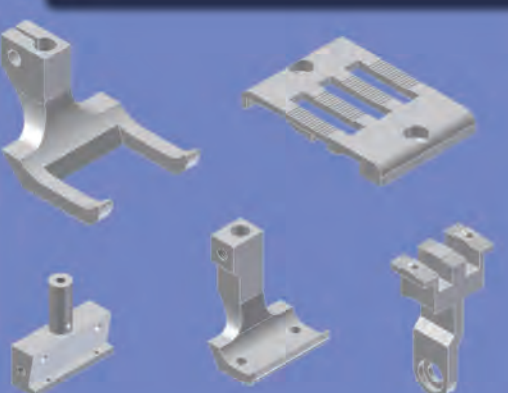

### Consew 369/389 RB

\*Specify Needle Gauge\*

Feed Dog	14569
Throat Plate	14549
Needle Clamp	16239
Lifting Foot	10189
Vibrating Foot	10289

A  
t  
t  
a  
c  
h  
m  
e  
n  
t

### Adler 268

\*Specify Needle Gauge\*

Feed Dog	0068-212860
Throat Plate	0068-202620
Needle Clamp	0068-232184
Lifting Foot	0067-222593
Vibrating Foot	0067-222413

www.tennatchco.com

**642-Q**  
Taping Attachment  
available for your  
taping operation