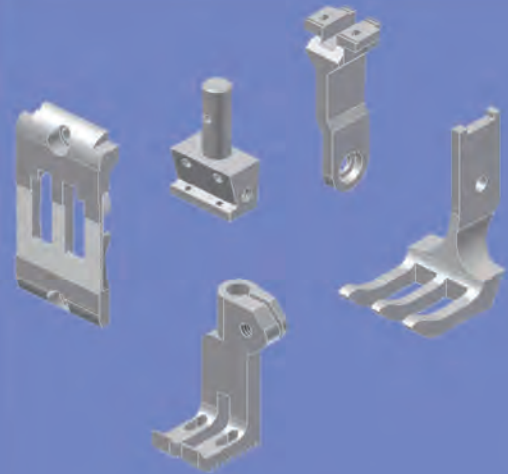

### Consew 339 RB

\*Specify Needle Gauge\*

Flip-Up Needle  
Clamp also  
available

Feed Dog	91-059
Throat Plate	91-150
Needle Clamp	91-710
Lifting Foot	91-040
Vibrating Foot	91-049

Feed Dog	10493
Throat Plate	16433
Needle Clamp	16239
Lifting Foot	10189
Vibrating Foot	10289

### Pfaff 1296

\*Specify Needle Gauge\*

### Adler 268

\*Specify Needle Gauge\*

Feed Dog	0068-212860
Throat Plate	0068-202620
Needle Clamp	0068-232184
Lifting Foot	0067-222593
Vibrating Foot	0067-222413

www.tennatchco.com

**642-Q**  
Taping Attachment  
available for your  
taping operation