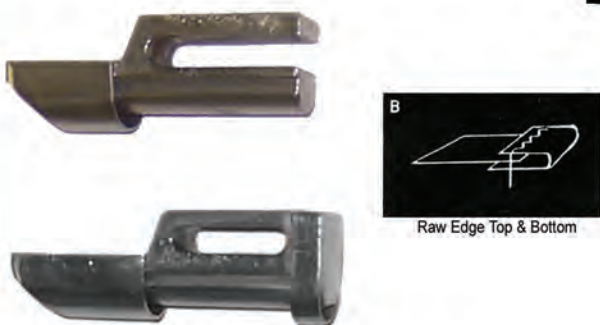

TENNESSEE ATTACHMENT CO. INC ~ 1-800-251-5000

457C Raw Edge Tape & Plastic Binder

Used on these machines:
Singer 111W152, 153, 154, 155, 156,
156G, 211G ~ Juki 562, 563-3, 564 ~
Consew 225, 225B, 226H-RC ~ Brother 837

Clean Finish Top & Bottom

Raw Edge Top & Bottom

Clean Finish Top with Raw Edge Bottom

520 Right Angle Binder

OUR MOST POPULAR RIGHT ANGLE BINDER USED IN THE INDUSTRY

*Specify finish "A", "B", or "C" when ordering

SIZES

5/8"	1-3/4"
3/4"	2"
7/8"	2-1/8"
1"	2-1/4"
1-1/8"	2-1/2"
1-1/4"	2-3/4"
1-3/8"	2-7/8"
1-1/2"	3"
1-5/8"	3-1/4"
	3-1/2"

524-206-RB Binder Set for Consew & Singer 531-B8-BL

*Specify finish "A", "B", or "C" when ordering

457P Raw Edge Block Binder

Open end or Closed end
*Specify size material and opening

457SF Semi-Fold Block Binders

*Specify size material, finish, and opening

If you need our catalog, just give us a call or fax us over a request!