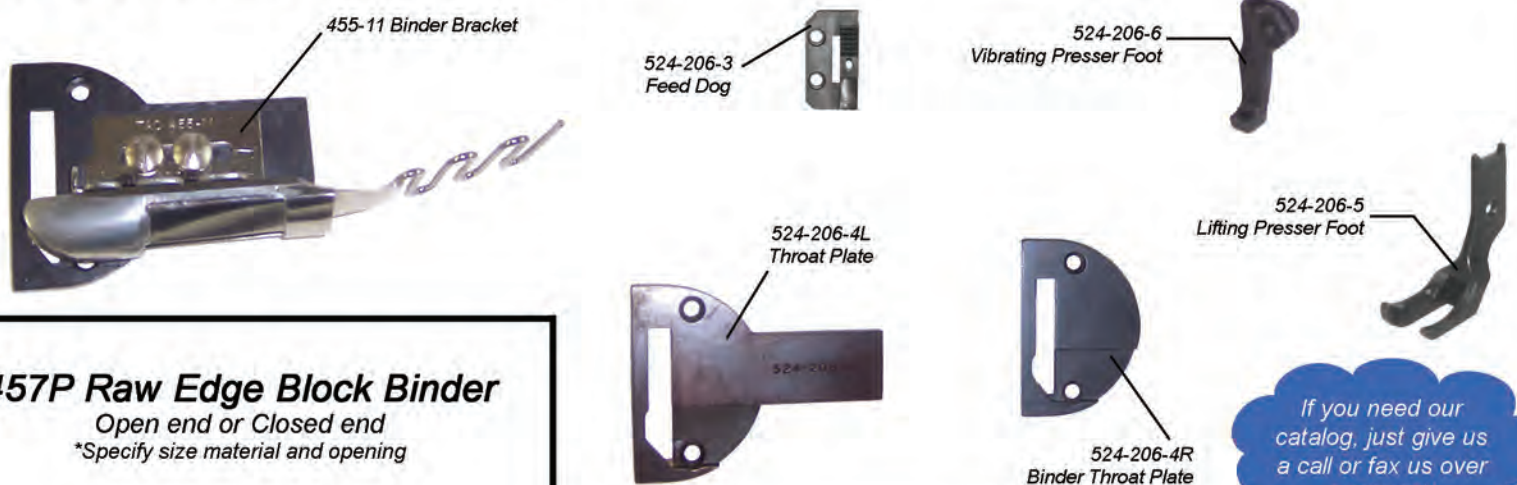

TENNESSEE ATTACHMENT CO. INC ~ 1-800-251-5000

457C Raw Edge Tape & Plastic Binder

Used on these machines:
Singer 111W152, 153, 154, 155, 156,
156G, 211G ~ Juki 562, 563-3, 564 ~
Consew 225, 225B, 226H-RC ~ Brother 837

Clean Finish Top & Bottom

Raw Edge Top & Bottom

Clean Finish Top with Raw Edge Bottom

520 Right Angle Binder

OUR MOST POPULAR RIGHT ANGLE BINDER USED IN THE INDUSTRY

*Specify finish "A", "B", or "C" when ordering

SIZES

5/8"	1-3/4"
3/4"	2"
7/8"	2-1/8"
1"	2-1/4"
1-1/8"	2-1/2"
1-1/4"	2-3/4"
1-3/8"	2-7/8"
1-1/2"	3"
1-5/8"	3-1/4"
	3-1/2"

524-206-RB Binder Set for Consew & Singer 531-B8-BL

*Specify finish "A", "B", or "C" when ordering